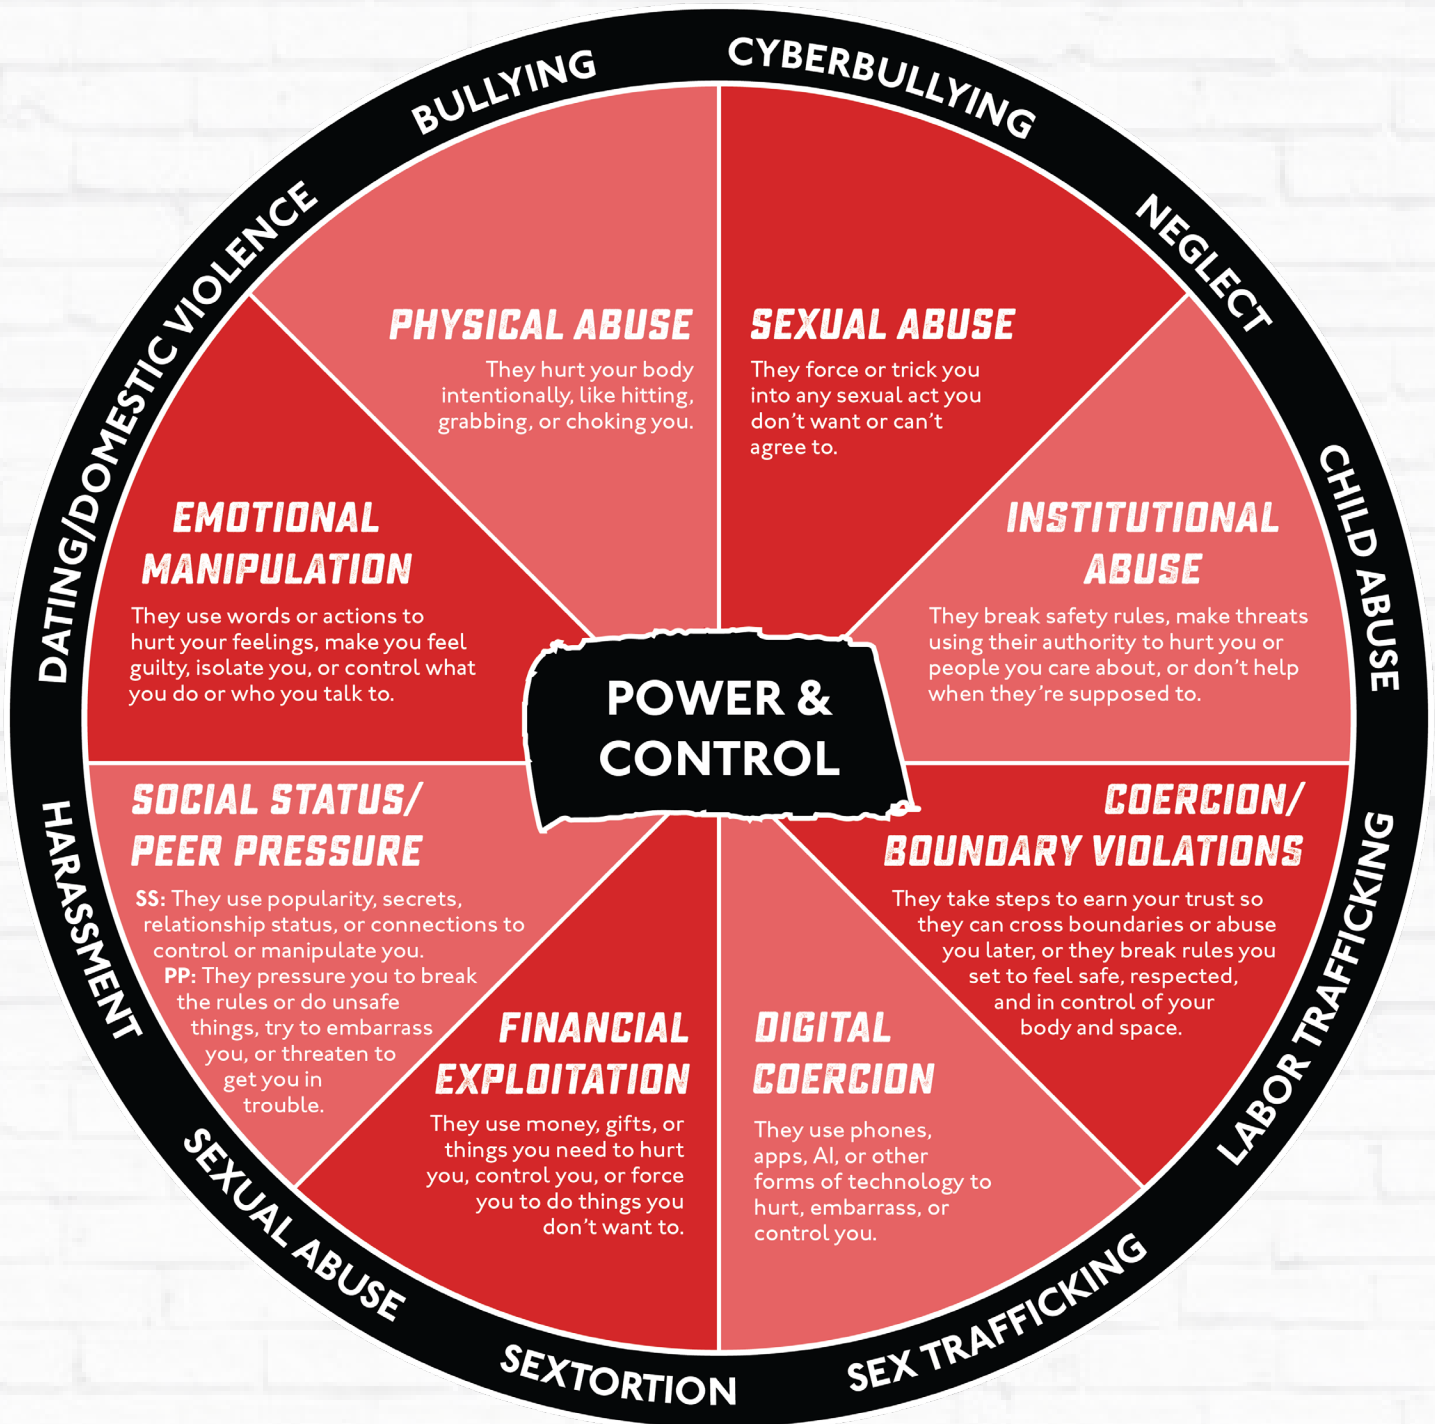

HEALTHY RELATIONSHIPS WHEEL

(Grades 9-12)

TEEN SAFETY
MATTERS

Powered by
Monique Burr Foundation for Children, Inc.

UNHEALTHY RELATIONSHIPS WHEEL

(Grade 9-12)

TEEN SAFETY
MATTERS

Powered by
Monique Burr Foundation for Children, Inc.