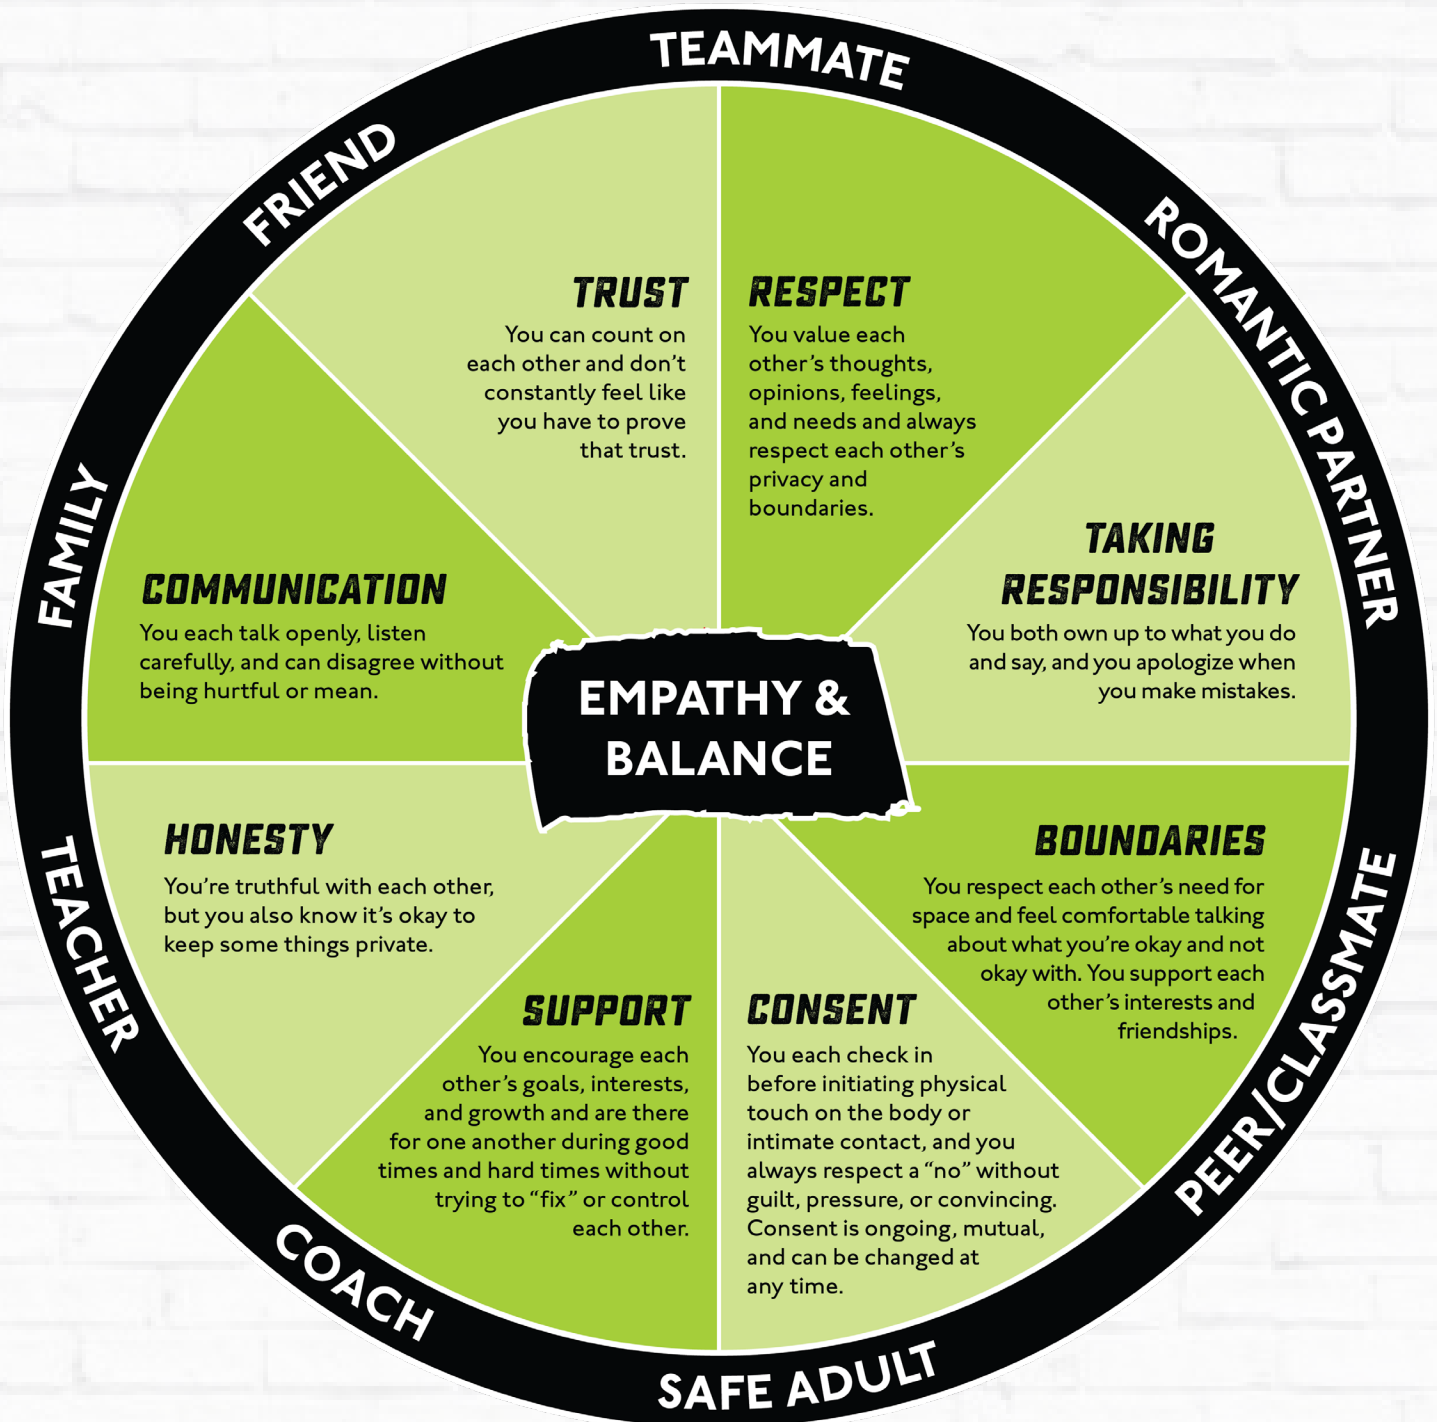

HEALTHY RELATIONSHIPS WHEEL

(Grades 9-12)

TEEN SAFETY
MATTERS

Powered by
Monique Burr Foundation for Children, Inc.

UNHEALTHY RELATIONSHIPS WHEEL

(Grade 9-12)

TEEN SAFETY
MATTERS

Powered by
Monique Burr Foundation for Children, Inc.