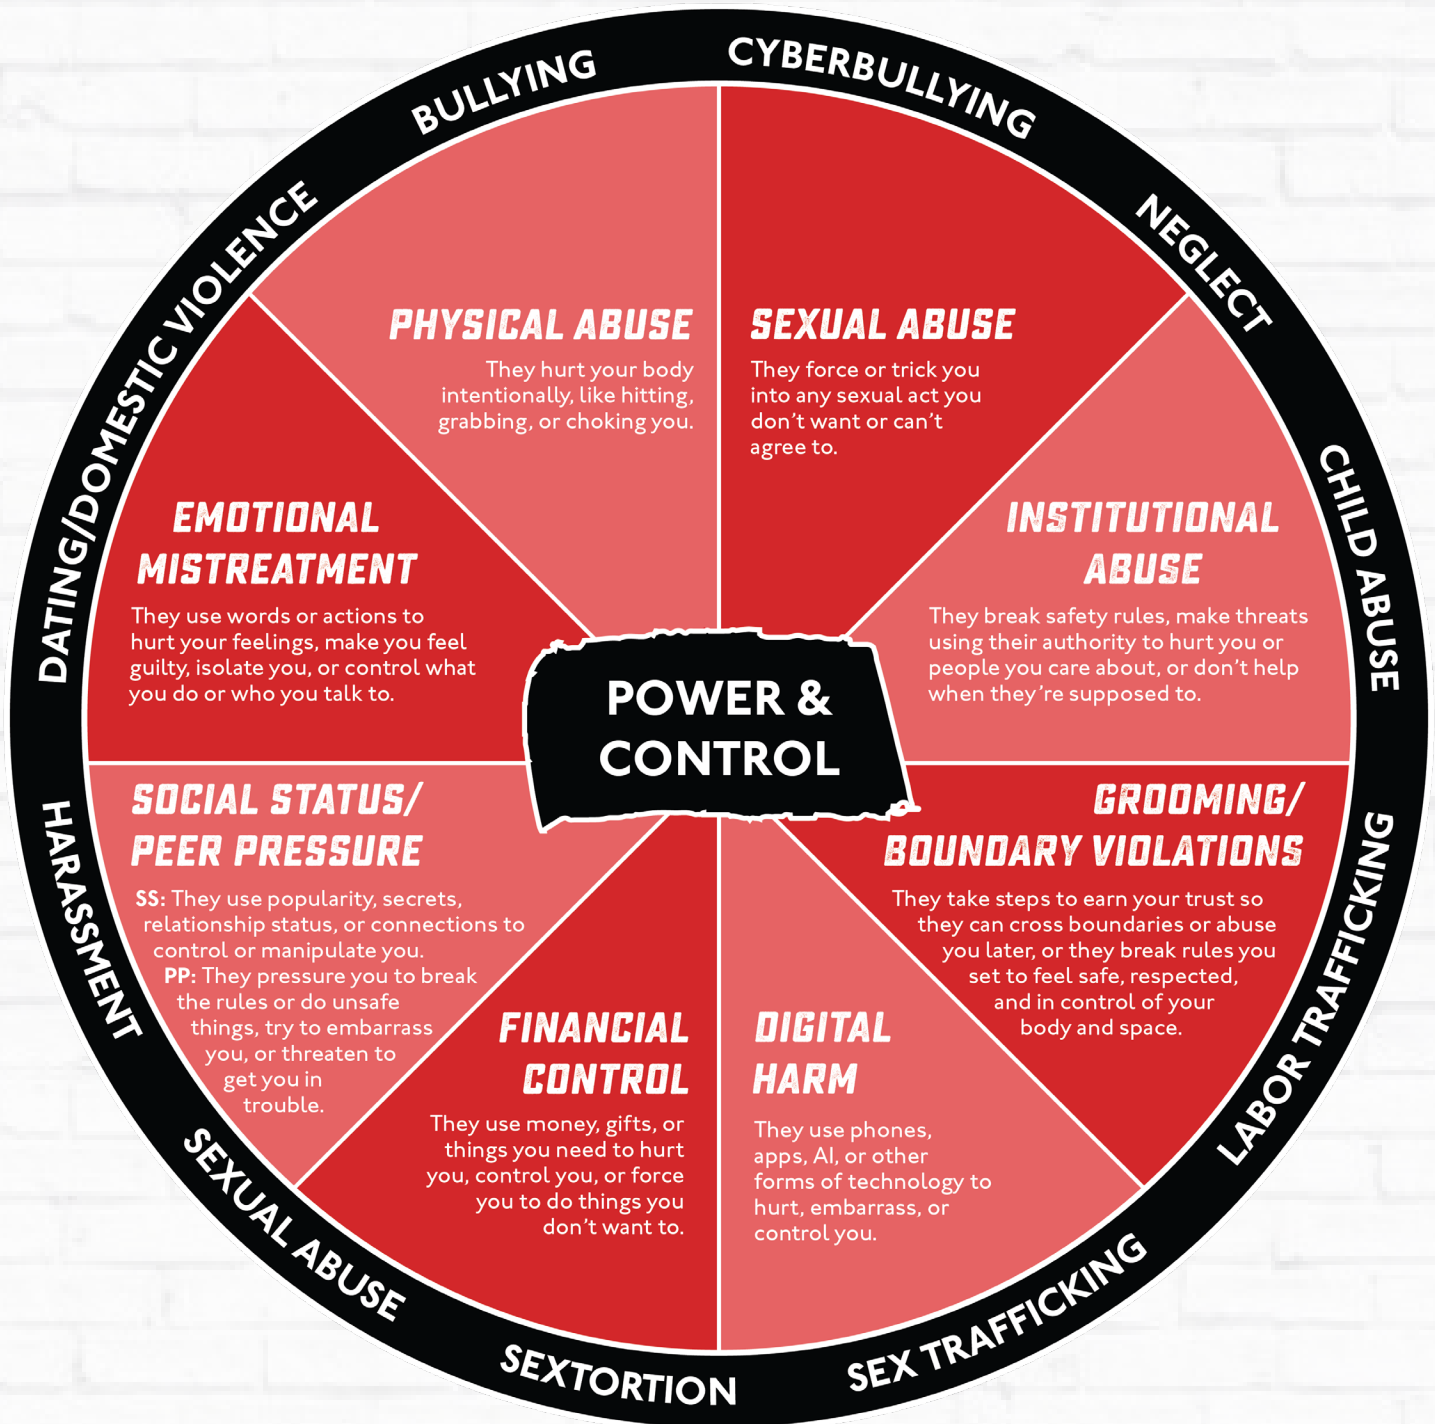

HEALTHY RELATIONSHIPS WHEEL

(Grades 6-8)

TEEN SAFETY
MATTERS

Powered by
Monique Burr Foundation for Children, Inc.

UNHEALTHY RELATIONSHIPS WHEEL

(Grades 6-8)

TEEN SAFETY
MATTERS

Powered by
Monique Burr Foundation for Children, Inc.