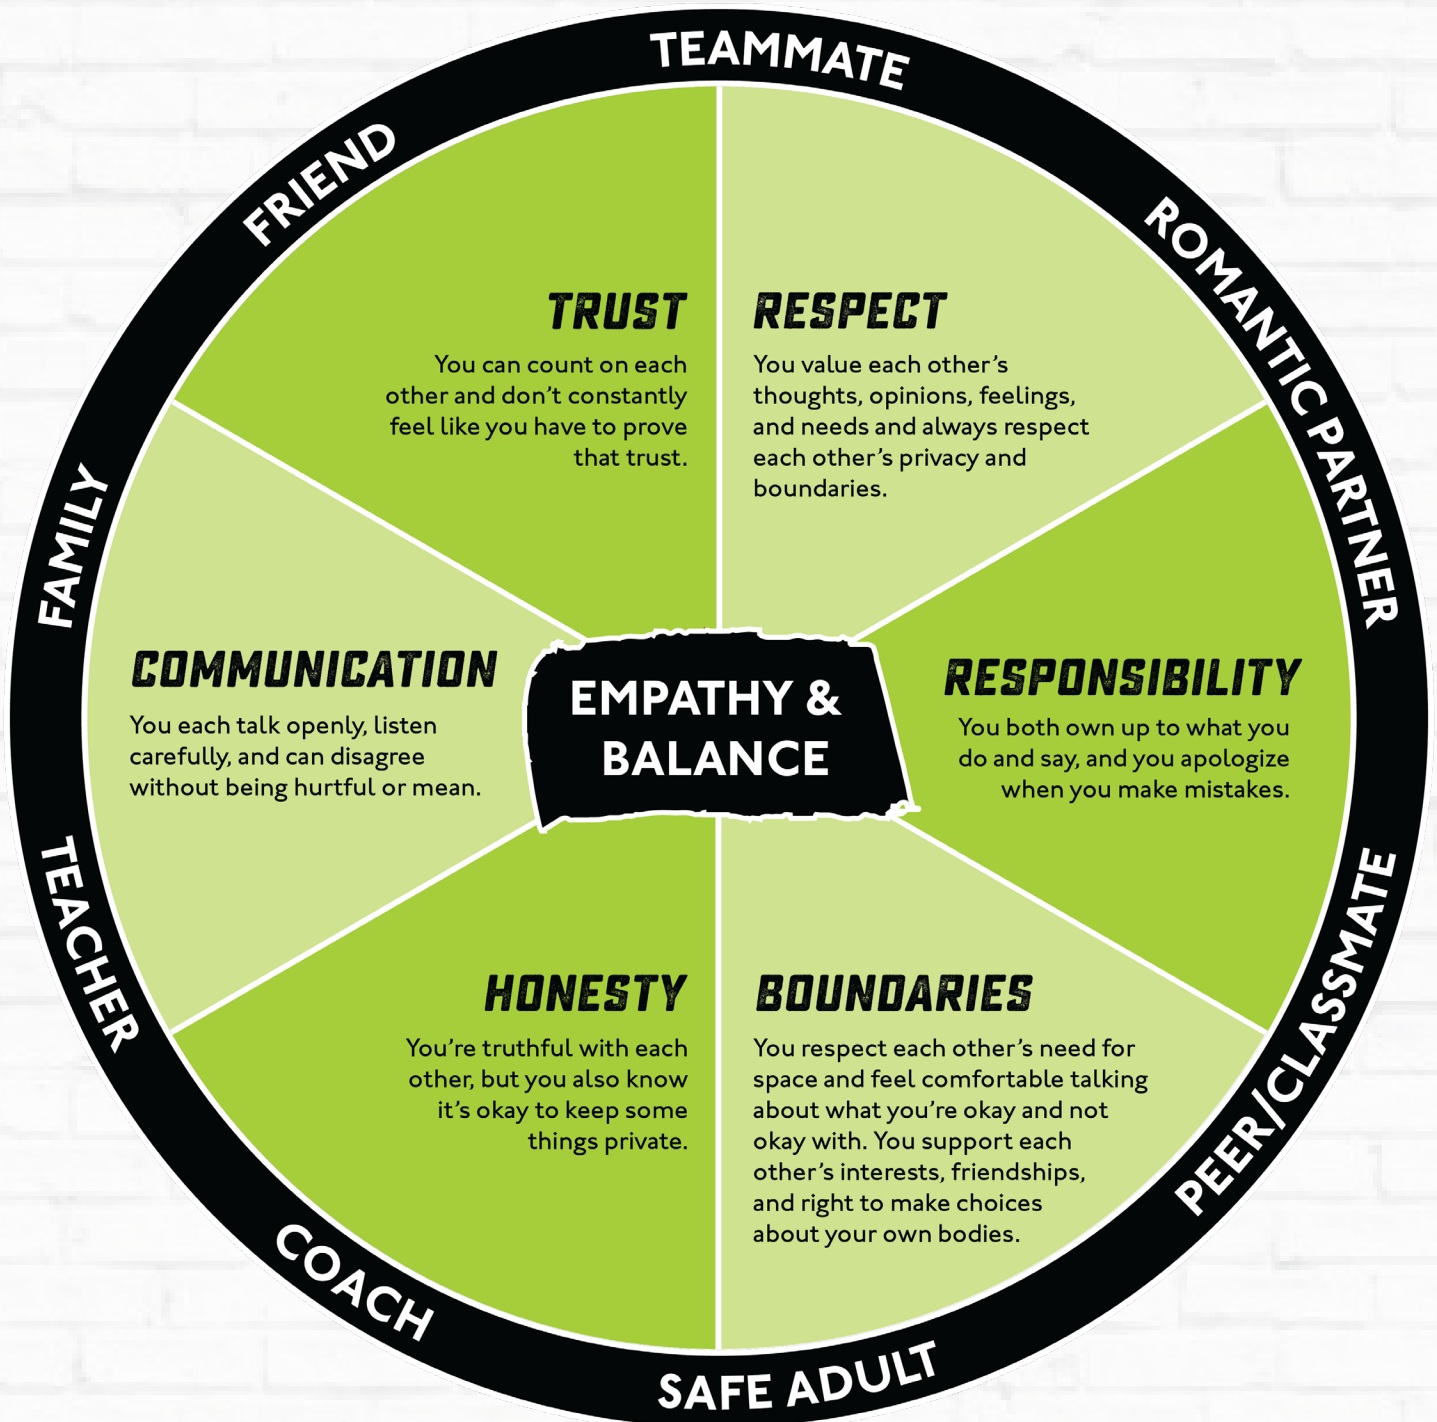

HEALTHY RELATIONSHIPS WHEEL

(Grades 6-8)

TEEN SAFETY
MATTERS

Powered by
Monique Burr Foundation for Children, Inc.

UNHEALTHY RELATIONSHIPS WHEEL

(Grades 6-8)

TEEN SAFETY
MATTERS

Powered by
Monique Burr Foundation for Children, Inc.