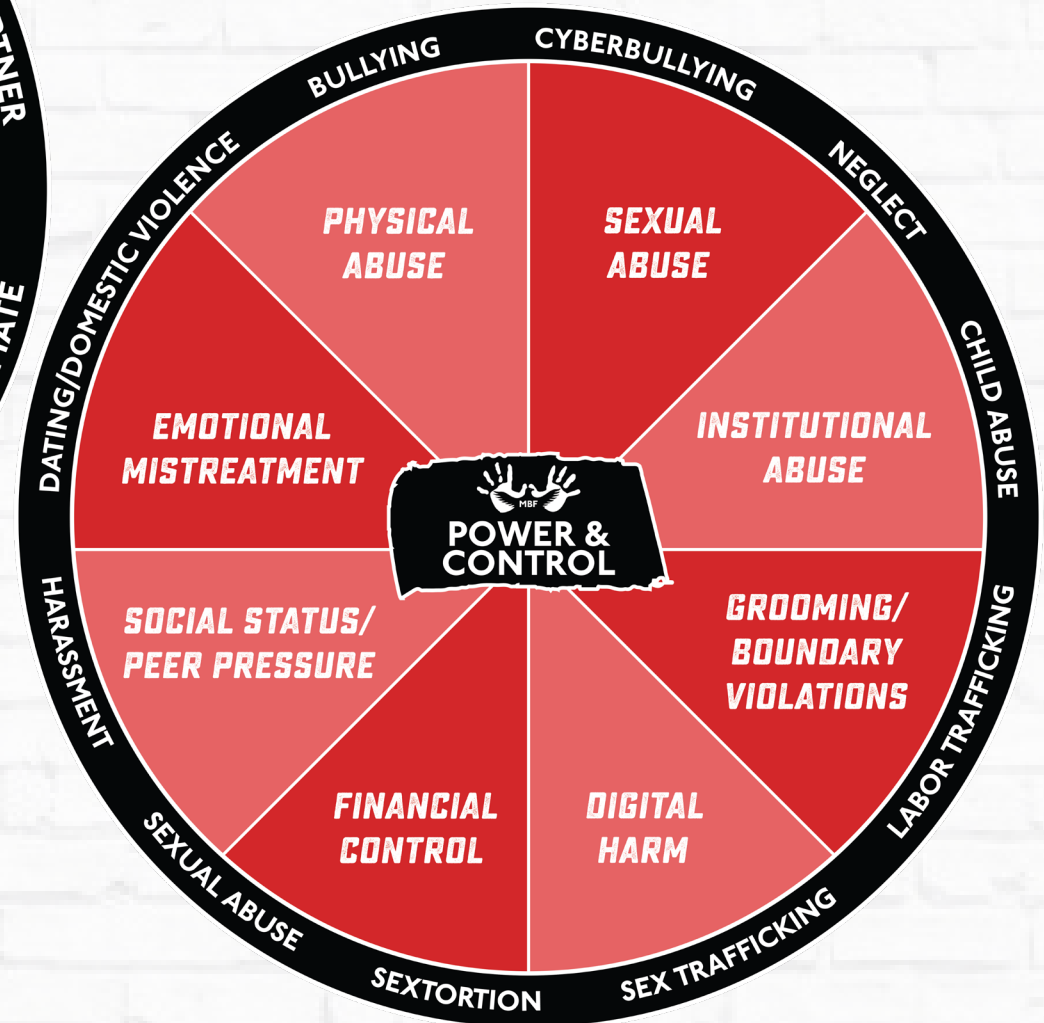

MBF RELATIONSHIP WHEELS

(Grades 6–8)

TEEN SAFETY
MATTERS

Powered by
Monique Burr Foundation for Children, Inc.

MBF RELATIONSHIP WHEELS

(Grades 9–12)

TEEN SAFETY
MATTERS

Powered by
Monique Burr Foundation for Children, Inc.